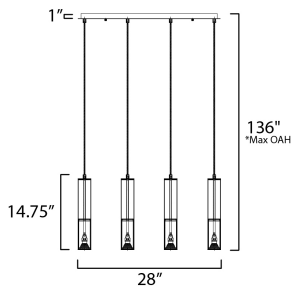

PRODUCT DESCRIPTION

Machined Aluminum tubes of Black, Polished Chrome, or Brass suspend within clear glass overlays. An LED GU10 bulb is recessed within the metal tube providing great directional lighting. Available as a single pendant or as a 4-Light linear pendant and compatible with the 120V canopy kits sold separately.

MEASUREMENTS

DIMENSION : 28" L x 6" W x 14.75" H
 MAX OAH : 136" OAH
 CANOPY : 6" W x 1" H x 28" L
 HANGING WEIGHT : 9.5 lb

LAMPING

INPUT VOLTAGE : 120V
 LUMENS : 2,200 Rated (1,280 Del.)
 BULB : 4 x 7W LED GU10 , 7W Total
 BULB INCLUDED : (Included)
 DIMMABLE : Triac
 CRI : 90 CRI
 COLOR_TEMP : 3000K

*max overall height

FINISHES OPTION

-  Black (BK)
-  Polished Chrome (PC)
-  Satin Brass (SBR)

GLASS

Clear 24

MATERIAL

Steel + Aluminum + Glass

RATINGS